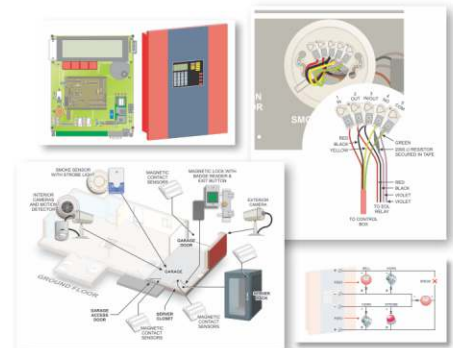

CERTIFICATIONS:

ETA Certified Alarm Security Technician (CAST)

Not Just a Simulation! Hands-on Labs Use the Following Equipment:

- Security Controllers
- Motion and Magnetic Switch Sensors
- Magnetic Door Locks
- Proximity Card Readers
- Push-to-Open Buttons
- Smoke Detectors and Fire Alarms
- Sirens & Strobes
- Security Controller Network Interfaces
- Relays
- Security Cameras
- Network DVRs
- Security Controller Software

The Marcraft Security & Surveillance Certification Course covers these topics:

- History & Evolution of Electronic Alarm Systems
- Basic Annunciation Configurations
- Alarm Electronic Systems
- Control Stations and Certificate Services
- Testing of Electronic Alarm System Circuits
- Creating and Development of First Central Station
- EMI and RFI Electrical Interference on Circuits
- Sensors and Input Devices
- Control Panels
- Keypad and Remote Programming
- Glass Protection, Motion and Shock Sensing
- Power Supplies and Power Backup
- Touch Screen, Computers and Telephone Input
- Fire Alarms Basics and Fundamentals
- Residential and Commercial Installations
- Wireless and Electrical Monitoring Supervision
- Wired and Wireless Alarm Systems
- Fire, Heat and Smoke Detection Devices
- Video Surveillance and Recording
- Internet Access to Security Systems
- Security Cameras
- Network Digital Video Recorders
- AND MUCH MORE!**

Real World Hands-on Labs!

INCLUDES:

- SS-2000 Security System Installer Panel
- SW-2510WC Instructor's Guide with PowerPoint Presentation Media (1 Per Classroom)

ACCESSORIES:

- SS-200WCD Security System Installer Theory/Lab Guide
- SS-210BAS Security System Installer Durable Supplies Set
- SS-220 Security System Installer Tool Kit
- SS-230 Security System Installer Consumable Supplies Set