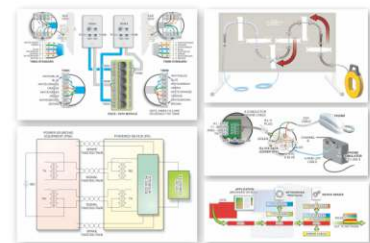

## STS BASIC CERTIFICATION PROGRAM STS-1000

Teach students to install and interconnect residential electronic communications, computer, control and entertainment equipment. These expert training systems are the perfect addition to existing construction or electronics program.

### Not Just a Simulation! Hands-on Labs Use the Following Equipment:

- Integration Controllers
- Distribution Boards
- Power Injectors & IR Repeaters
- Phone Line Simulators
- Coaxial Splitters
- 110-Type & 66-Type Connection Blocks
- Cable Testers
- Home Routers
- AND MUCH MORE!**

### The Marcraft STS Basic Certification Course covers these topics:

- Protective Gear & Protection
- Safe Tool and Equipment Use
- OSHA Regulations
- Basic First Aid & CPR
- Meters, Circuit Breakers & Branch Circuits
- NEC Wire Standards
- Wiring Load Calculations
- Light Fixtures & Light Controls
- Grounding & Bonding
- Basic Hand Tools & Specialized Test Tools
- Cable Pulling
- Labeling and Documentation
- Structured Wiring Standards
- Wires, Connectors & Terminations
- Category Wiring Standards
- Introduction to Blueprints
- New Construction Rough-in Techniques
- Retrofit Installation Applications
- Customer Service Skills
- Troubleshooting Essentials
- AND MUCH MORE!**

### INCLUDES:

- RS-500 Test Wall & Peripherals
- RS-200 Low Voltage Wiring Lab Panel
- RS-8000 Residential Networking Station (Requires Two PC Workstations)
- RS-4000 Home Integration Panel
- RS-100IG Instructor's Guide with PowerPoint Presentation Media (1 Per Classroom)