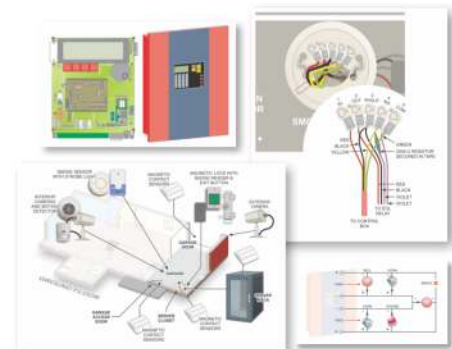

CERTIFICATIONS:

ETA Certified Alarm Security Technician (CAST)

Not Just a Simulation! Hands-on Labs Use the Following Equipment:

- Security Controllers
- Motion and Magnetic Switch Sensors
- Magnetic Door Locks
- Proximity Card Readers
- Push-to-Open Buttons
- Smoke Detectors and Fire Alarms
- Sirens & Strobes
- Security Controller Network Interfaces
- Relays
- Security Cameras
- Network DVRs
- Security Controller Software

The Marcraft Security & Surveillance Certification Course covers these topics:

- History & Evolution of Electronic Alarm Systems
- Basic Annunciation Configurations
- Alarm Electronic Systems
- Control Stations and Certificate Services
- Testing of Electronic Alarm System Circuits
- Creating and Development of First Central Station
- EMI and RFI Electrical Interference on Circuits
- Sensors and Input Devices
- Control Panels
- Keypad and Remote Programming
- Glass Protection, Motion and Shock Sensing
- Power Supplies and Power Backup
- Touch Screen, Computers and Telephone Input
- Fire Alarms Basics and Fundamentals
- Residential and Commercial Installations
- Wireless and Electrical Monitoring Supervision
- Wired and Wireless Alarm Systems
- Fire, Heat and Smoke Detection Devices
- Video Surveillance and Recording
- Internet Access to Security Systems
- Security Cameras
- Network Digital Video Recorders
- AND MUCH MORE!**

Real World Hands-on Labs!

INCLUDES:

- SS-2000 Security System Installer Panel
- SS-200IG Instructor's Guide with PowerPoint Presentation Media (1 Per Classroom)

ACCESSORIES:

- SS-200 Security System Installer Theory/Lab Guide
- SS-20D Security System Installer Durable Supplies Set
- SS-20T Security System Installer Tool Kit
- SS-20C Security System Installer Consumable Supplies Set